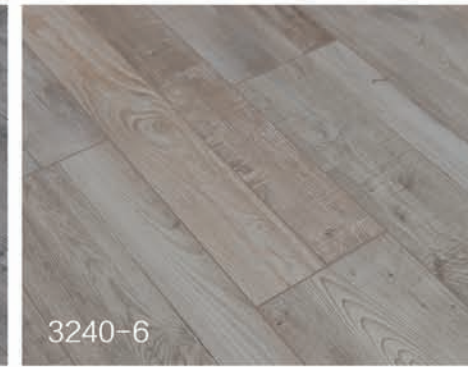

RECLAIMED OAK COLLECTION 3240

Reclaimed Oak is a collection of hard wearing laminate floors that look and feel more natural than ever before. The planks' authentic color, design and structure is carried through the bevel, giving the look and feel of real wood.

3240-1

3240-3

3240-4

3240-5

3240-6

3240-7

3240-8

Collection | Reclaimed Oak Collection 3240

Size | 1216 x 196 x 12mm
47.87" x 7.72" x 0.47"

Texture | EIR

Edge | 4-sided bevel

Click system | Valinge click

Installation | Drop/Lock

Packing | 6 pcs/box
65 boxes/plt
20 plts/20'cont

Area | 1.43 sqm/box
(15.39 sq.ft/box)

92.95 sqm/plt
(1000.5 sq.ft/plt)

1859.02 sqm/20'cont
(20009.9 sq.ft/20'cont)

3240-9

3240-10