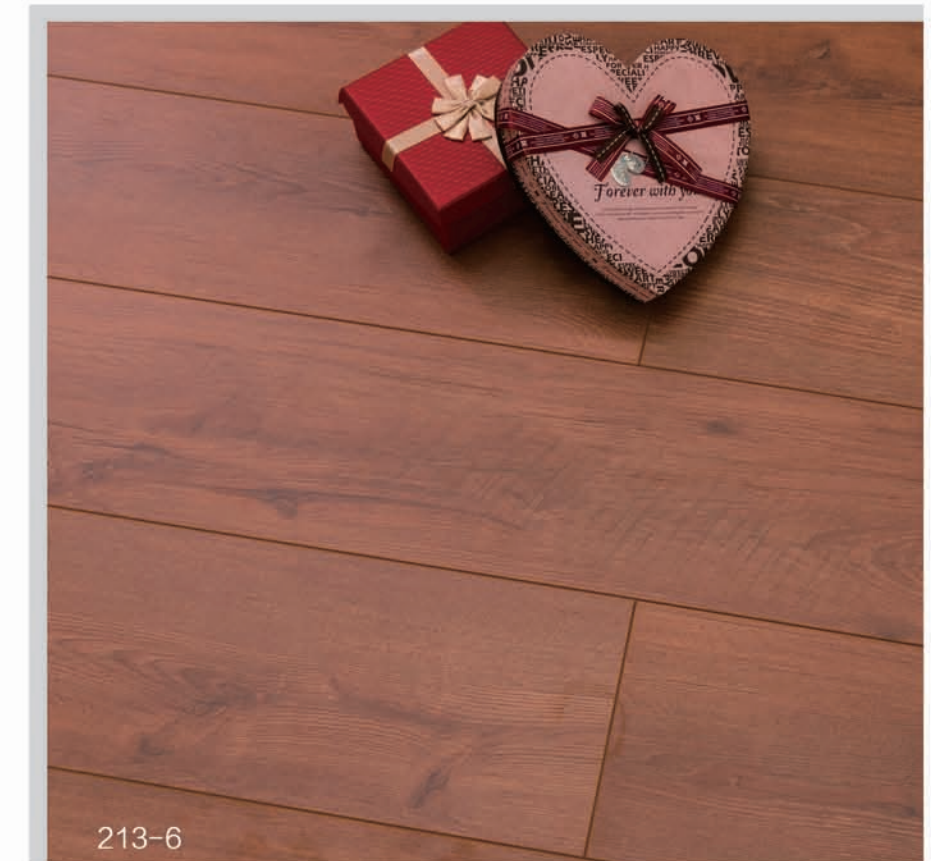

213-4

213-6