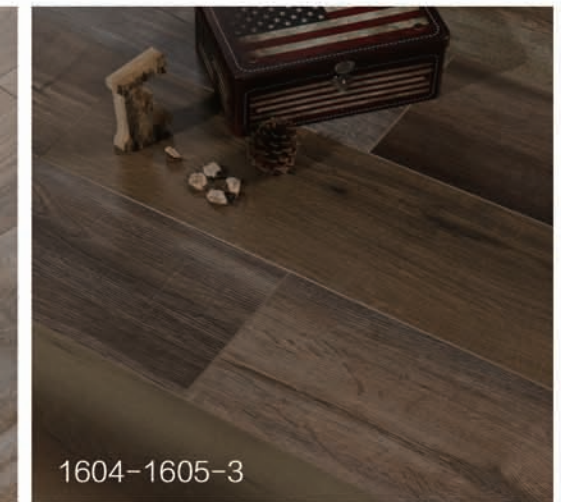

ATLANTIC AVE 1604-1605

The Atlantic Ave collection honors the look and feel of reclaimed wood with a modern flair. A combination of unique treatments that accentuate the wood's rustic character result in unparalleled elegance and authenticity and has the feel of old world floors.

- Collection | Atlantic Ave 1604-1605
- Size | 1216 x 196 x 12mm
  47.84" x 7.72" x 0.47"
  196mm/7.72" width (Only)
- Texture | EIR
- Edge | 4-sided bevel
- Click system | Valinge click
- Installation | Angle/ Tap
- Unique 12 planks
- Packing | 6 pcs/ box
  65 boxes/plt
  20 plts/20'cont
- Area | 1.43 sqm/box
  (15.39 sq.ft/box)
  92.95 sqm/plt
  (1000.5 sq.ft/plt)
  1859.02 sqm/20'cont
  (20009.9 sq.ft/20'cont)