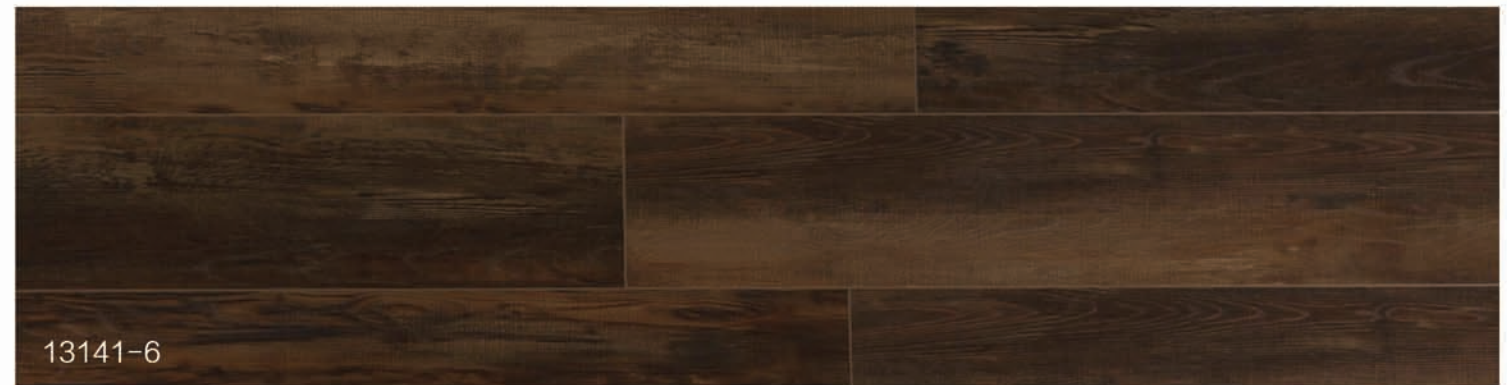

Collection | Richmond Collection 13141

Size | 1216 x 196 x 12mm
47.84" x 7.72" x 0.47"

Texture | EIR

Edge | 4-sided bevel

Click system | Valinge click

Installation | Angle/ Tap

Packing | 6 pcs/ box
65 boxes/plt
20 plts/20'cont

Area | 1.43 sqm/box
(15.39 sq.ft/box)

92.95 sqm/plt
(1000.5 sq.ft/plt)

1859.02 sqm/20'cont
(20009.9 sq.ft/20'cont)