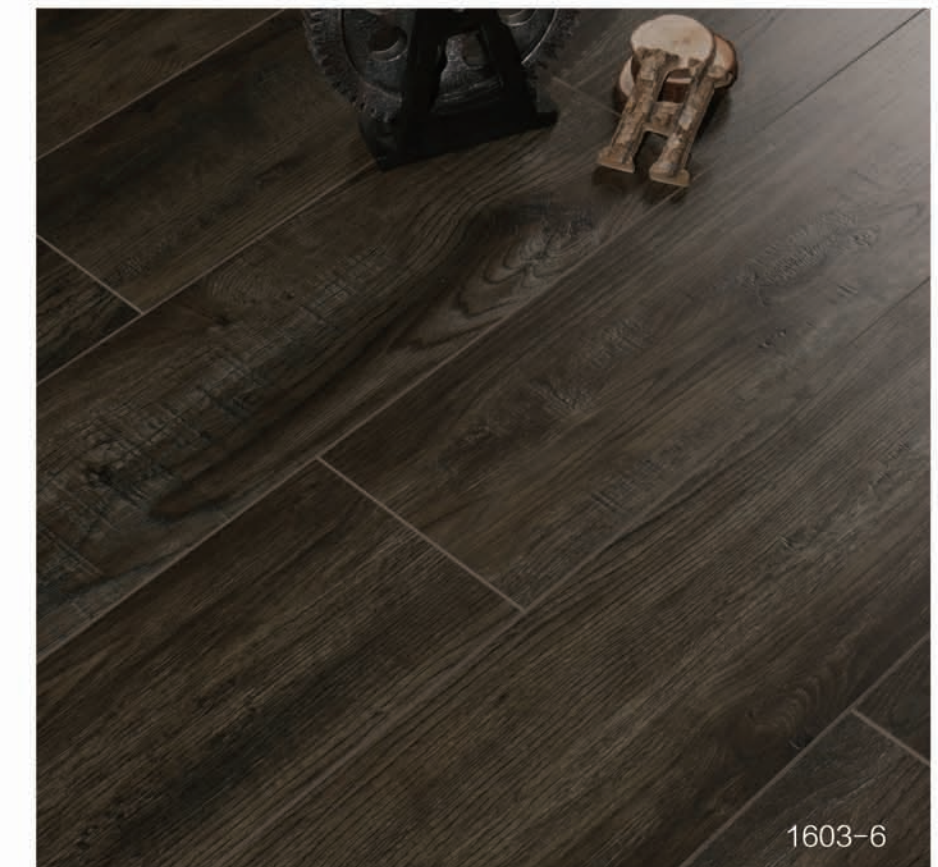

1603-5

1603-6

1603-6