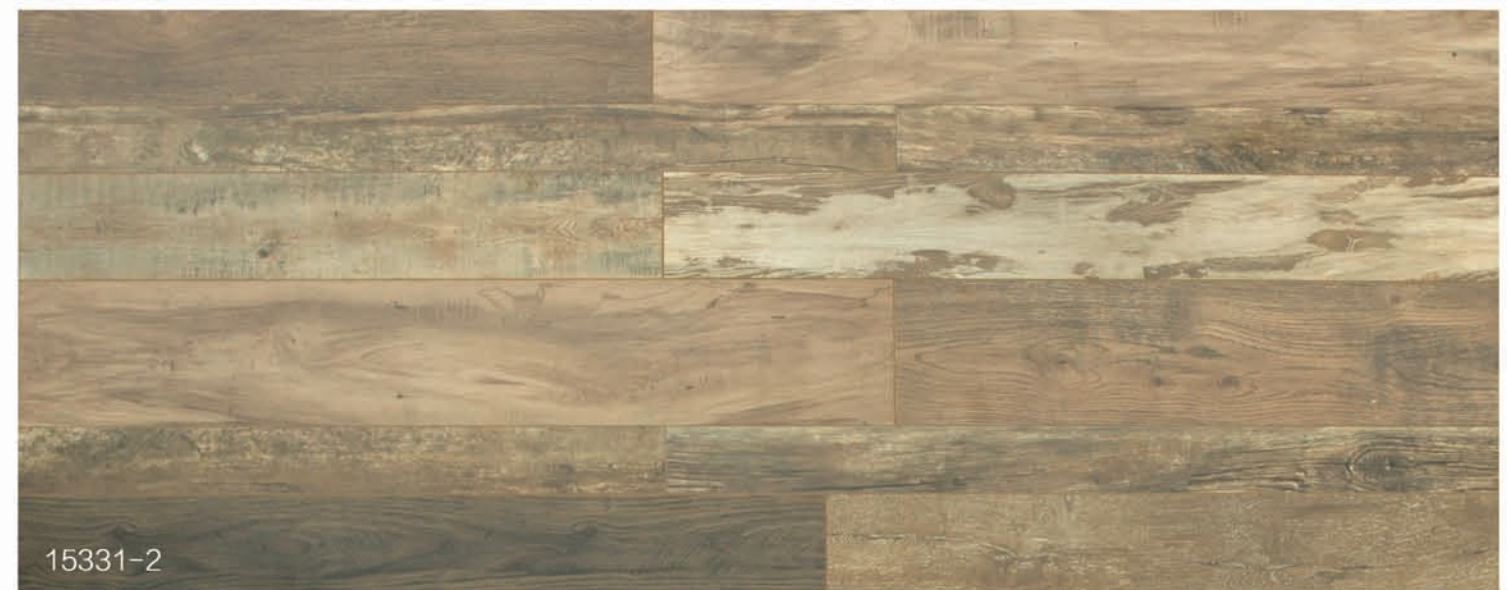

## VERSATILE COLLECTION 15331

Versatile designs and textures can easily be mistaken for the real thing, making it a stylish and cost effective flooring solution for your home. Versatile comes with a 12mm core, making each board structurally sound and resistant to those everyday items that can dint natural floor coverings.