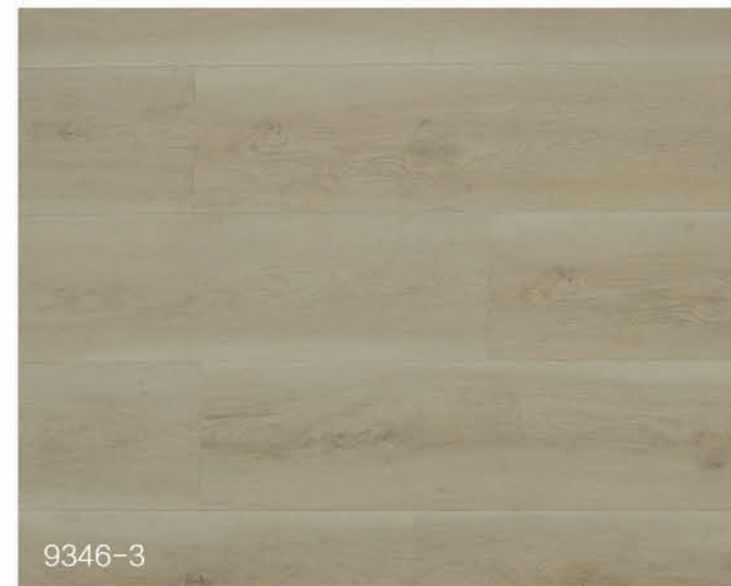

9346-2

9346-3