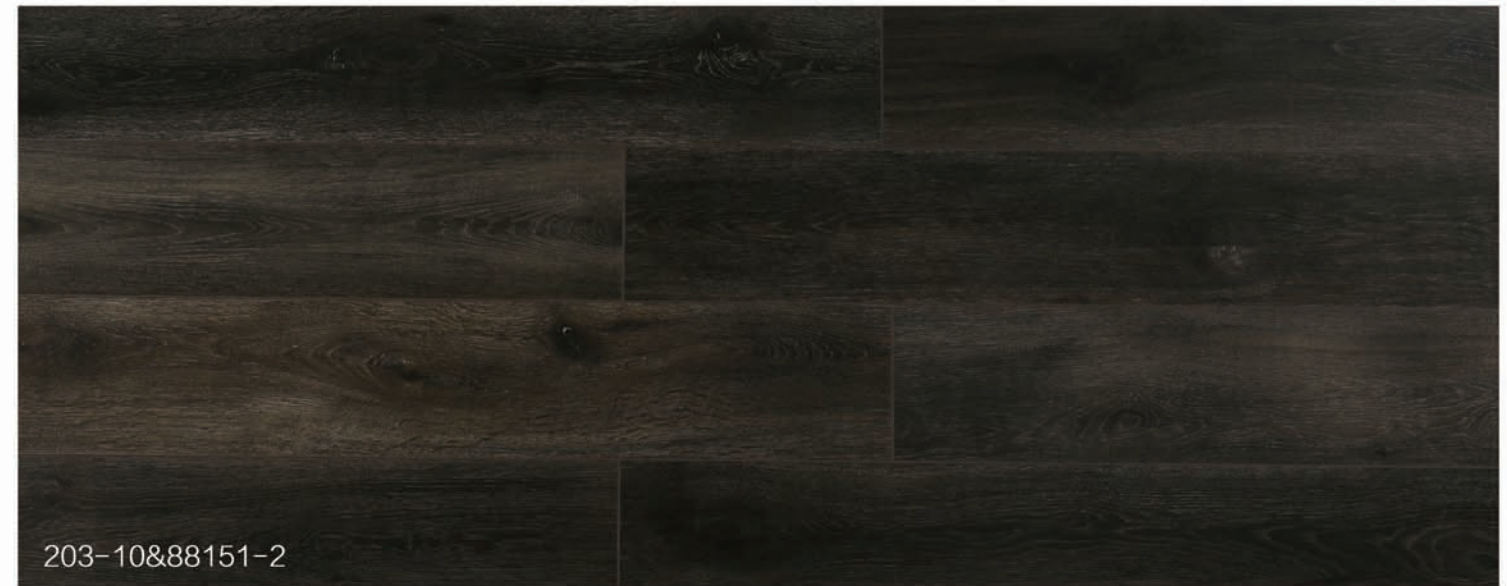

203-8&88151-4

Collection | Castle Ridge Collection 203&88151

Size | 1216 x 196 x 12mm
47.87" x 7.72" x 0.47"

Texture | EIR

Edge | 4-sided bevel

Click system | Valinge click

Installation | Angle/Tap

Packing | 6 pcs/box
65 boxes/plt
20 plts/20'cont

Area | 1.43 sqm/box
(15.39 sq.ft/box)

92.95 sqm/plt
(1000.5 sq.ft/plt)

1859.02 sqm/20'cont
(20009.9 sq.ft/20'cont)