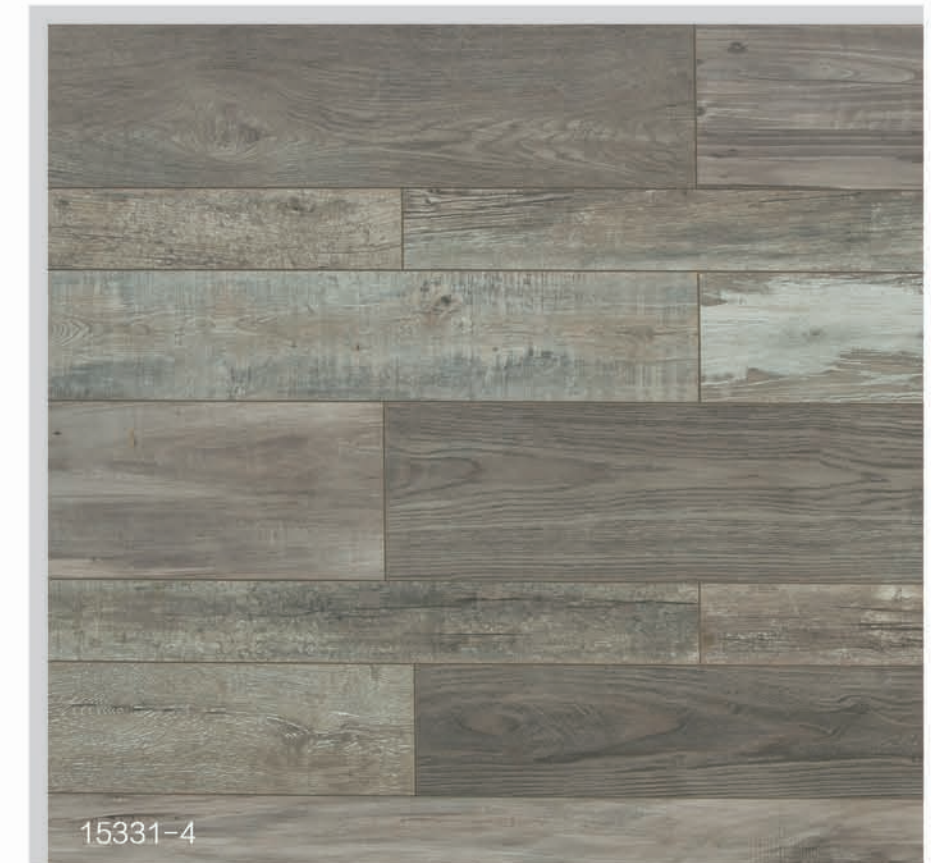

Collection | Chic Collection 15331

Size | 1216*196/143/90*12mm
47.87**7.72/5.63/3.54*0.47

Texture | Wood Grain

Edge | 4-sided bevel

Click system | Valinge click

Installation | Drop/Lock

Packing | 12 pcs/box
39 boxes/plt
20 plts/20'cont

Area | 2.0867 sqm/box
(22.46 sqft/box)

81.38 sqm/plt
(875.95 sqft/plt)

1627.6 sqm/20'cont
(17519.16 sqft/20'cont)