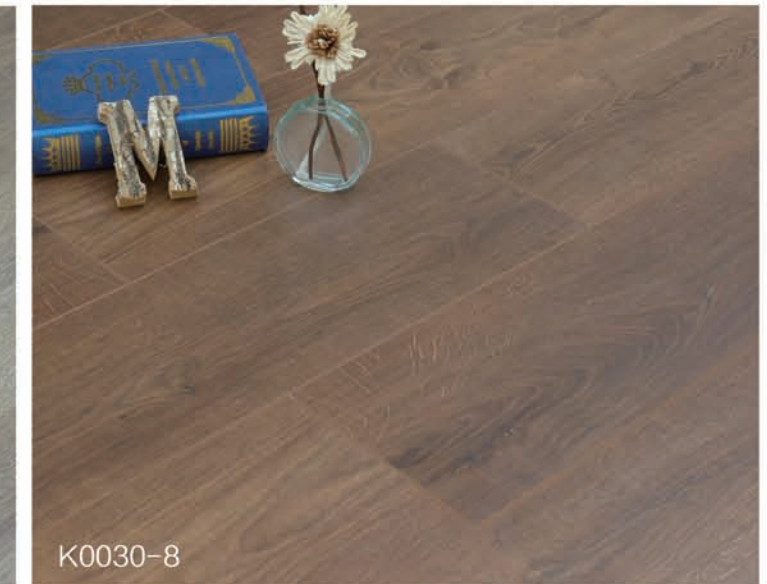

K0030-6

Collection | Sierra Frost Collection K0030

Size | 1216 x 196 x 12mm
47.87" x 7.72" x 0.47"

Texture | Wood Grain

Edge | 4-sided bevel

Click system | Valinge click

Installation | Drop/Lock

Packing | 6 pcs/box
65 boxes/plt
20 plts/20'cont

Area | 1.43 sqm/box
(15.39 sq.ft/box)

92.95 sqm/plt
(1000.5 sq.ft/plt)

1859.02 sqm/20'cont
(20009.9 sq.ft/20'cont)