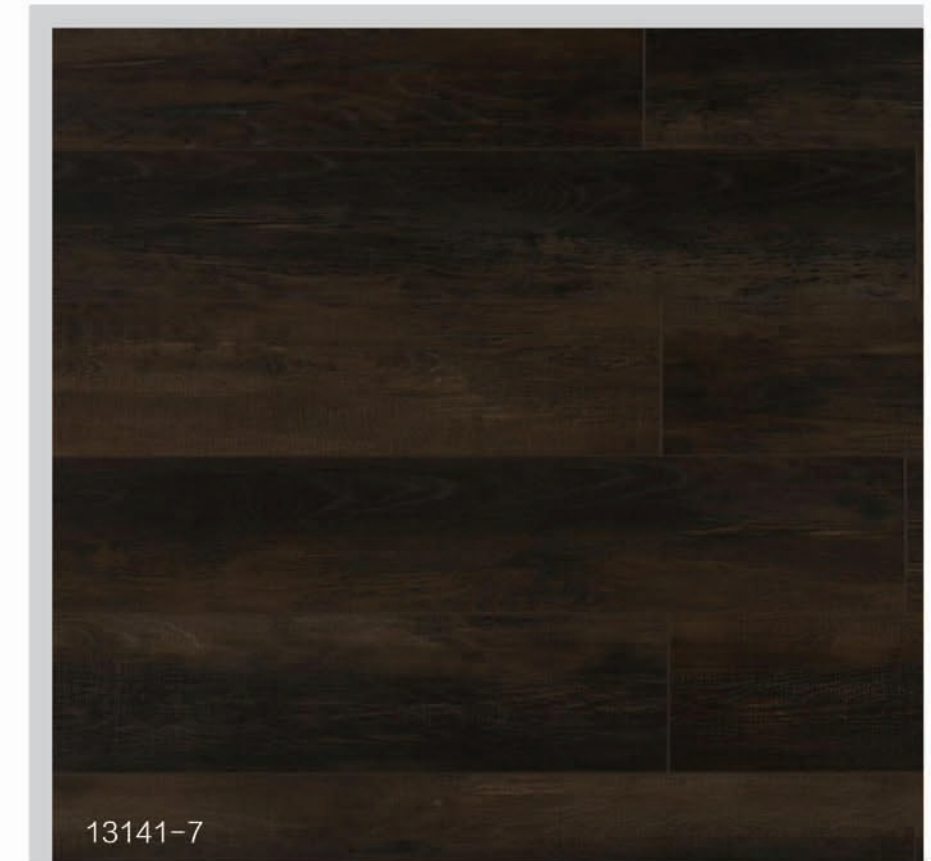

Collection | Richmond Collection 13141

Size | 1216 x 196 x 12mm
47.84" x 7.72" x 0.47"

Texture | EIR

Edge | 4-sided bevel

Click system | Valinge click

Installation | Angle/ Tap

Packing | 6 pcs/ box
65 boxes/plt
20 plts/20'cont

Area | 1.43 sqm/box
(15.39 sq.ft/box)

92.95 sqm/plt
(1000.5 sq.ft/plt)

1859.02 sqm/20'cont
(20009.9 sq.ft/20'cont)