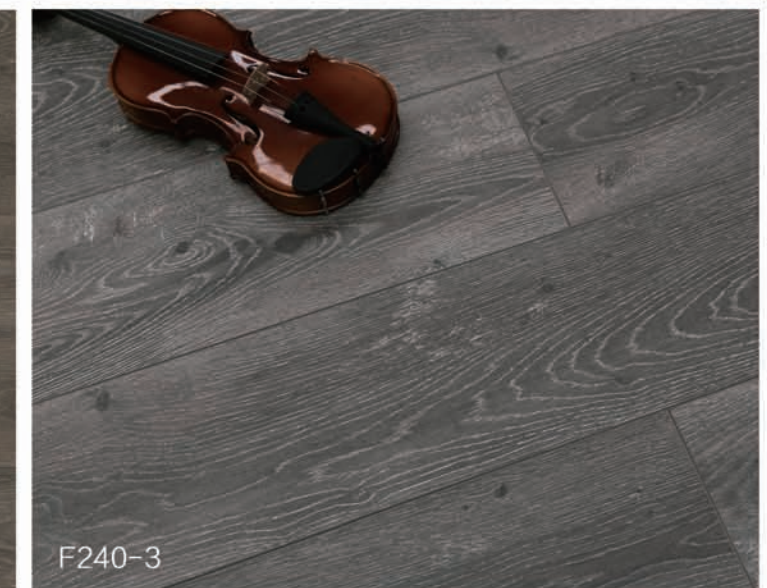

F240-1

Collection | Ventura Collection F240

Size | 1216 x 196 x 12mm
47.84" x 7.72" x 0.47"

Texture | EIR

Edge | 4-sided bevel

Click system | Valinge click

Installation | Angle/ Tap

Packing | 6 pcs/ box
65 boxes/plt
20 plts/20'cont

Area | 1.43 sqm/box
(15.39 sq.ft/box)

92.95 sqm/plt
(1000.5 sq.ft/plt)

1859.02 sqm/20'cont
(20009.9 sq.ft/20'cont)