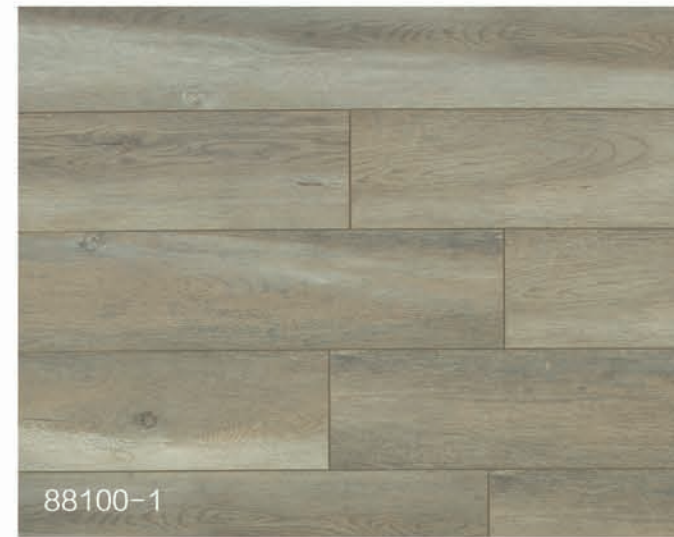

Area | 1.43 sqm/box  
(15.39 sq.ft/box)

92.95 sqm/plt  
(1000.5 sq.ft/plt)

1859.02 sqm/20'cont  
(20009.9 sq.ft/20'cont)

2525-6

**SHIMMERSAND COLLECTION 88100**

A one of a kind pattern, Shimmersand possesses all the rustic beauty found in the nature. It's a truly original and perfect addition to the Restoration Collection.