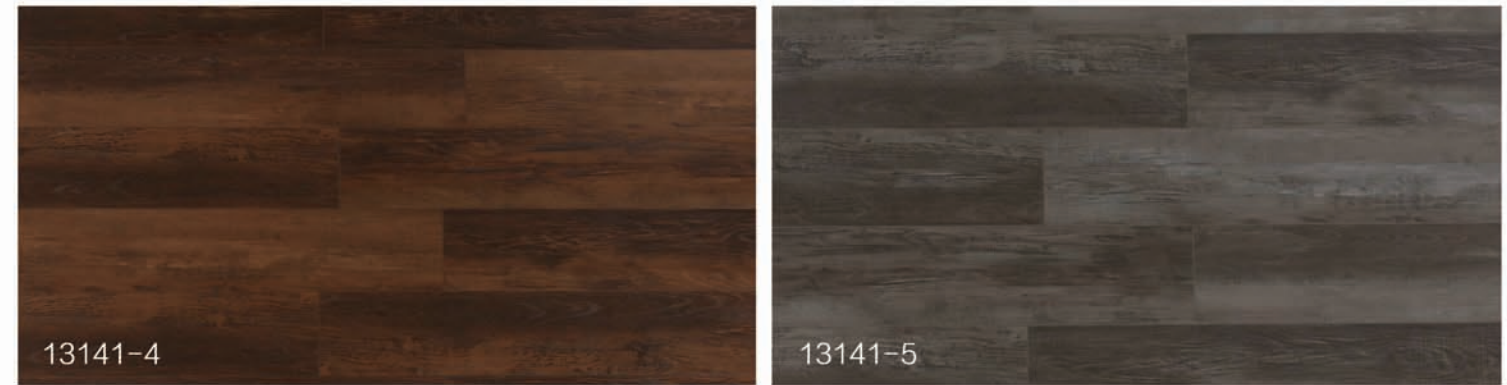

Collection | Richmond Collection 13141

Size | 1216 x 196 x 12mm
47.84" x 7.72" x 0.47"

Texture | EIR

Edge | 4-sided bevel

Click system | Valinge click

Installation | Angle/ Tap

Packing | 6 pcs/ box
65 boxes/plt
20 plts/20'cont

Area | 1.43 sqm/box
(15.39 sq.ft/box)

92.95 sqm/plt
(1000.5 sq.ft/plt)

1859.02 sqm/20'cont
(20009.9 sq.ft/20'cont)