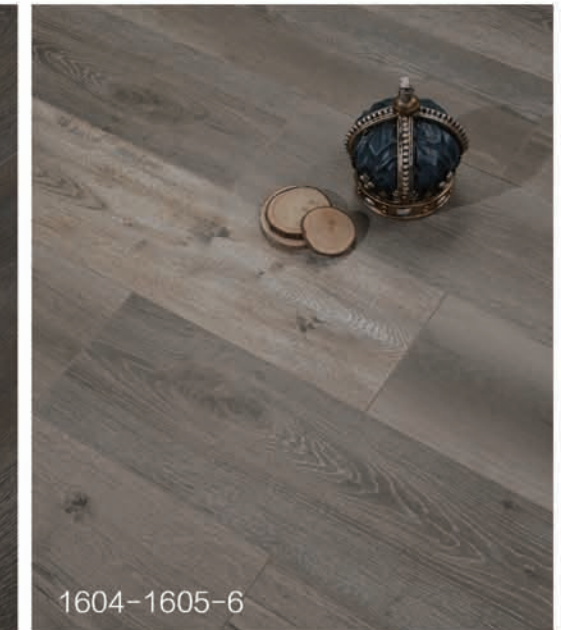

1604-1605-1

1604-1605-2

1604-1605-3

1604-1605-4

1604-1605-5

1604-1605-6

- Collection | Atlantic Ave 1604-1605
- Size | 1216 x 196 x 12mm  
47.84" x 7.72" x 0.47"  
196mm/7.72" width (Only)
- Texture | EIR
- Edge | 4-sided bevel
- Click system | Valinge click
- Installation | Angle/ Tap
- Unique 12 planks
- Packing | 6 pcs/ box  
65 boxes/plt  
20 plts/20'cont
- Area | 1.43 sqm/box  
(15.39 sq.ft/box)  
92.95 sqm/plt  
(1000.5 sq.ft/plt)  
1859.02 sqm/20'cont  
(20009.9 sq.ft/20'cont)