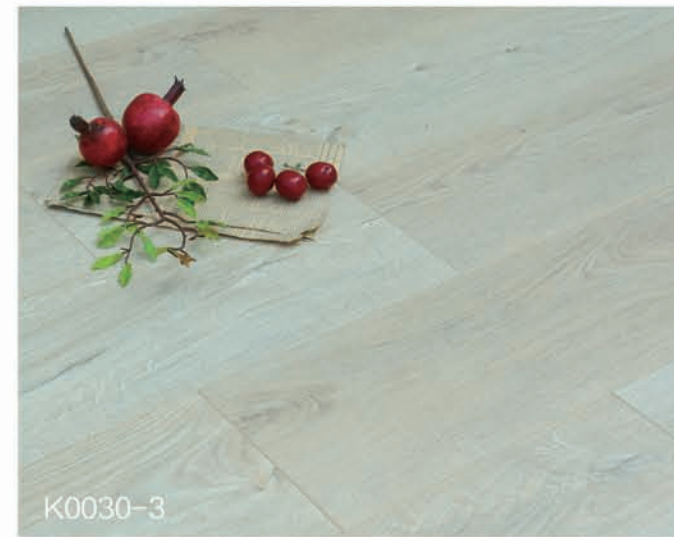

SIERRA FROST COLLECTION K0030

The Sierra Frost has a rustic look with knots and feature. The base colour is a warm fawn tone while the grain coloring ranges from brown to beige. This plank style has a classy look that compliments any decor, adding both character and a sense of calm.

Collection | Sierra Frost Collection K0030

Size | 1216 x 196 x 12mm
47.87" x 7.72" x 0.47"

Texture | Wood Grain

Edge | 4-sided bevel

Click system | Valinge click

Installation | Drop/Lock

Packing | 6 pcs/box
65 boxes/plt
20 plts/20'cont

Area | 1.43 sqm/box
(15.39 sq.ft/box)

92.95 sqm/plt
(1000.5 sq.ft/plt)

1859.02 sqm/20'cont
(20009.9 sq.ft/20'cont)