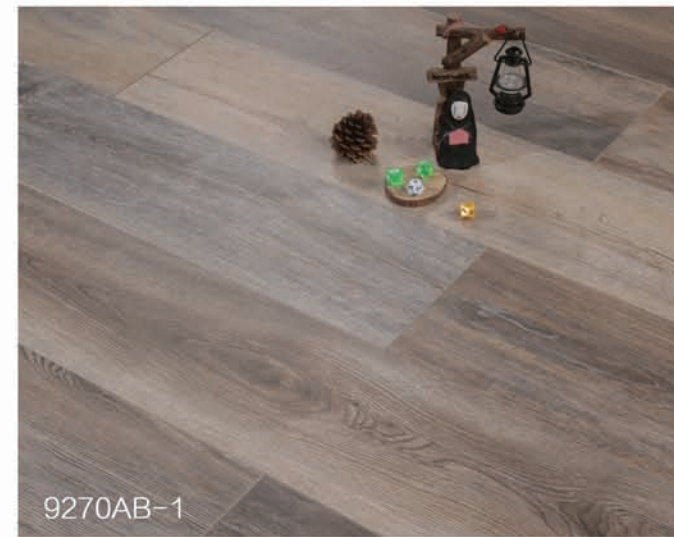

LEXINGTON AVE 9270

From a distance far away, the glowing band arching across the moonlit skies, gathering millions of stars through Galileo Galilei's telescope. Lexington Ave collection displays your imagination through the natural of the wood grains and textures, like a shower of meteoroids flying across the moonlite sky.

Collection | Lexington Ave 9270

Size | 1216 x 196 x 12mm
47.84" x 7.72" x 0.47"

Texture | EIR

Edge | 4-sided bevel

Click system | Valinge click

Installation | Angle/ Tap

Unique 12 planks

Packing | 6 pcs/ box
65 boxes/plt
20 plts/20'cont

Area | 1.43 sqm/box
(15.39 sq.ft/box)

92.95 sqm/plt
(1000.5 sq.ft/plt)

1859.02 sqm/20'cont
(20009.9 sq.ft/20'cont)