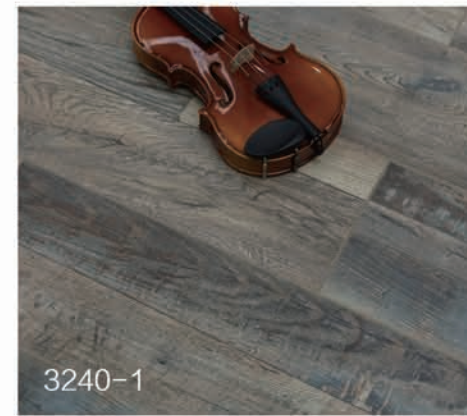

## RECLAIMED OAK COLLECTION 3240

Reclaimed Oak is a collection of hard wearing laminate floors that look and feel more natural than ever before. The planks' authentic color, design and structure is carried through the bevel, giving the look and feel of real wood.