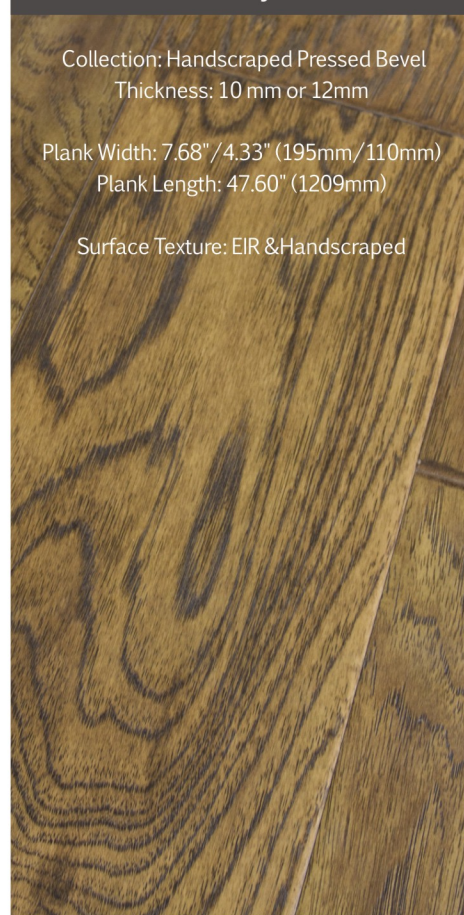

Plank Width: 6.54" (166mm)

Plank Length: 47.87" (1216mm)

Surface Texture: EIR & Handscraped

Midnight Hickory HP928

Sunset Hickory HP929

Ashland Hickory HP930

Handscraped Pressed Bevel

Handscraped Pressed Bevel Series:
Richly artistic colors and structure.

In this complex world,
it glows with unique expressive
power and long-lasting vitality.

Collection: Handscraped Pressed Bevel
Thickness: 10 mm or 12mm

Plank Width: 7.68" / 4.33" (195mm/110mm)
Plank Length: 47.60" (1209mm)

Surface Texture: EIR & Handscraped

Golden Hickory HP931

Collection: Handscraped Pressed Bevel
Thickness: 10 mm or 12mm

Plank Width: 7.68" / 4.33" (195mm/110mm)
Plank Length: 47.60" (1209mm)

Surface Texture: EIR & Handscraped

Spice Hickory HP932

Collection: Handscraped Pressed Bevel
Thickness: 10 mm or 12mm

Plank Width: 7.68" / 4.33" (195mm/110mm)
Plank Length: 47.60" (1209mm)

Surface Texture: EIR & Handscraped

Sable Hickory HP933