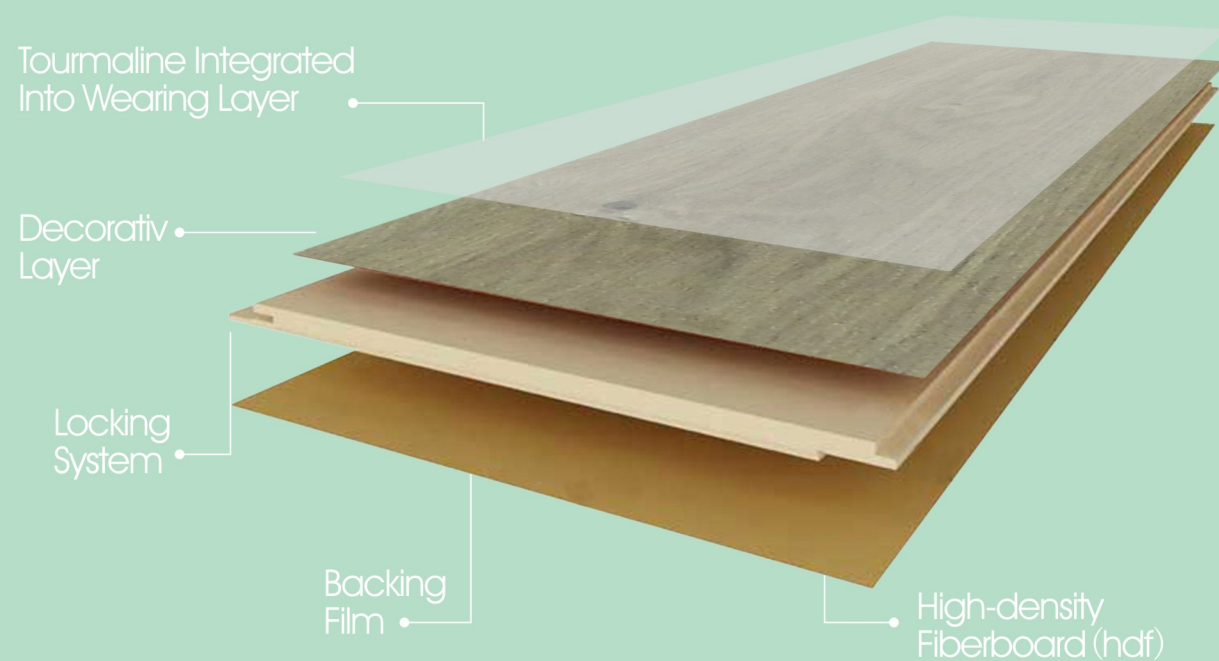

What is Negative Ion laminate flooring?

Components