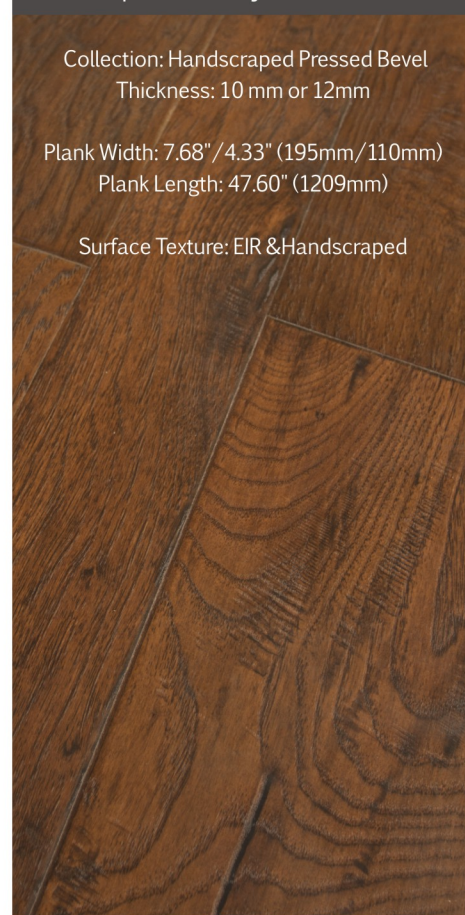

In this complex world,
it glows with unique expressive
power and long-lasting vitality.

Collection: Handscraped Pressed Bevel
Thickness: 10 mm or 12mm

Plank Width: 7.68" / 4.33" (195mm/110mm)
Plank Length: 47.60" (1209mm)

Surface Texture: EIR & Handscraped

Golden Hickory HP931

Collection: Handscraped Pressed Bevel
Thickness: 10 mm or 12mm

Plank Width: 7.68" / 4.33" (195mm/110mm)
Plank Length: 47.60" (1209mm)

Surface Texture: EIR & Handscraped

Spice Hickory HP932

Collection: Handscraped Pressed Bevel
Thickness: 10 mm or 12mm

Plank Width: 7.68" / 4.33" (195mm/110mm)
Plank Length: 47.60" (1209mm)

Surface Texture: EIR & Handscraped

Sable Hickory HP933