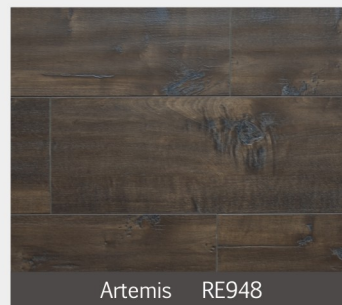

Collection: EIR
Thickness: 8mm or 10 mm or 12mm

Plank Width: 7.72" (196mm)
Plank Length: 47.87" (1216mm)

Surface Texture: EIR

CARB **CE**

CARB CE

Eir

EIR series: Close your eyes and seek out a forest.

Here is an eternally sun-dappled lake, a poetic green space, far from the crowds and crush of the city--far from all kinds of disturbances.

Collection: EIR
Thickness: 10 mm or 12mm

Plank Width: 6.54" (166mm)
Plank Length: 47.87" (1216mm)

Surface Texture: EIR & Handscraped

Rochester Maple RE946

Artemis RE948

Splendor RE947

Seacoast RE949

Long Boards