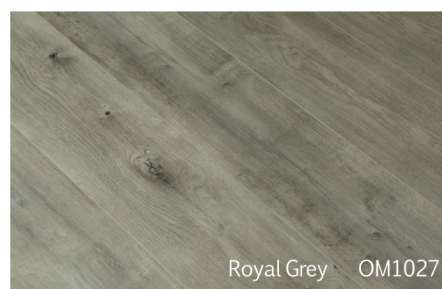

Negative Ion

Negative Ion Series: Now, breathe in---move nature back home.
At home, you can relax and enjoy the safety and freshness of the air.