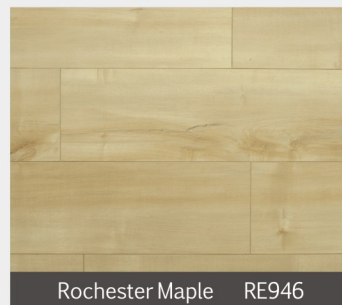

Collection: EIR
Thickness: 10 mm or 12mm

Plank Width: 7.72" (196mm)
Plank Length: 47.87" (1216mm)

Surface Texture: Deep EIR

Eir

EIR series: Close your eyes and seek out a forest. Here is an eternally sun-dappled lake, a poetic green space, far from the crowds and crush of the city—far from all kinds of disturbances.

Collection: EIR
Thickness: 8mm or 10 mm or 12mm

Plank Width: 7.72" (196mm)
Plank Length: 47.87" (1216mm)

Surface Texture: EIR

CARB **CE**

CARB CE

Eir

EIR series: Close your eyes and seek out a forest.

Here is an eternally sun-dappled lake, a poetic green space, far from the crowds and crush of the city--far from all kinds of disturbances.

Collection: EIR
Thickness: 10 mm or 12mm

Plank Width: 6.54" (166mm)
Plank Length: 47.87" (1216mm)

Surface Texture: EIR & Handscraped

Rochester Maple RE946

Artemis RE948

Splendor RE947

Seacoast RE949

Long Boards