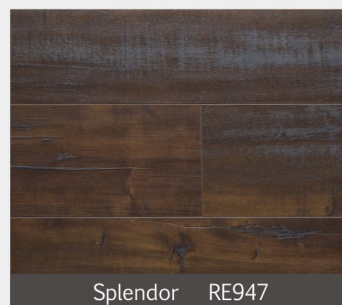

Collection: EIR
Thickness: 10 mm or 12mm

Plank Width: 6.54" (166mm)
Plank Length: 47.87" (1216mm)

Surface Texture: EIR & Handscraped

Rochester Maple RE946

Artemis RE948

Splendor RE947

Seacoast RE949

Long Boards