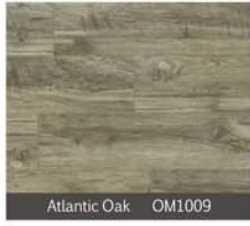

Oil Matt

Oil Matte Series: The overlay of light and shadow, the interplay of bright and dark—use artistic thinking to condense the touching aspects of life. Your home can also possess such vibrant freedom.

Collection: Oil Matt
Thickness: 8mm or 10mm or 12mm
Plank Width: 7.72" (196mm)
Plank Length: 47.87" (1216mm)
Surface Texture: Oil Matt

CARB **CE**